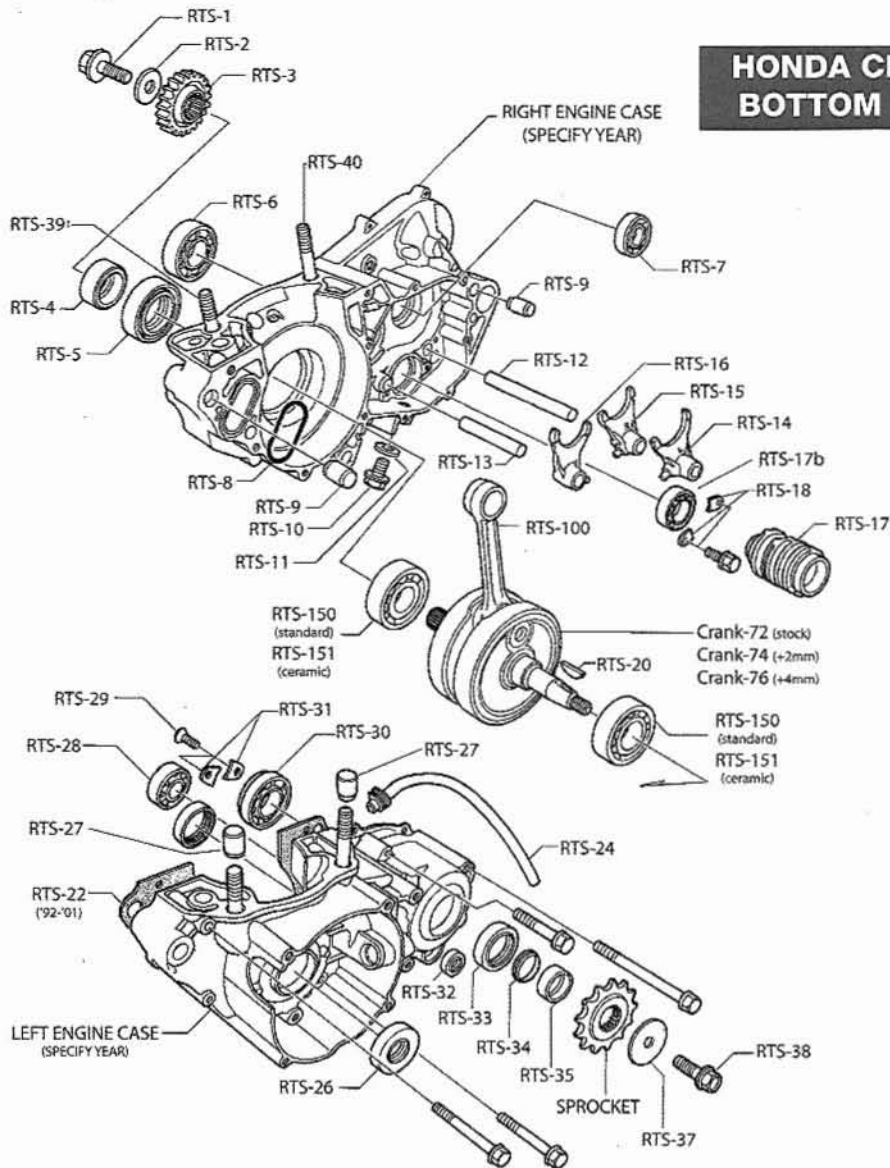

**HONDA CR250  
BOTTOM END**

CATALOG #	ITEM ID	DESCRIPTION
CRANK 72	Hond0541	Stock Honda Crank
CRANK 74	BAM 0542A	74mm BAM Lt Wt Crank
CRANK 76	BAM 0545A	76mm BAM Lt Wt Crank
LEFT ENGINE CASE	Hond0355	Left Honda Case
RIGHT ENGINE CASE	Hond0350	Right Honda Case
RTS-1	Hond0671	Crank Shaft Bolt
RTS-2	Hond0674	Crank Shaft Washer
RTS-3	Hond0677	Crank Shaft Gear
RTS-4	Hond0672	Honda Crank Shaft Collar
RTS-5	Hond0504	86 - 02 Right Crank Seal
RTS-6	Hond0186	Right Main Shaft Bearing
RTS-7	Hond0190	Right Counter Shaft Bearing
RTS-8	Hond0434	92 - 00 Center Case O-Ring
RTS-9	Hond0532	Large Case Dowel
RTS-10	Hond0730	Honda Oil Drain Plug
RTS-11	Hond0731	Honda Oil Drain Plug Washer
RTS-12	Hond0638	Shift Fork Shaft Long
RTS-13	Hond0635	Shift Fork Shaft Short
RTS-14	Hond0174	4 Left Shift Fork
RTS-15	Hond0176	4 Right Shift Fork
RTS-16	Hond0172	4 Center Shift Fork
RTS-17	Hond0644	Gear Shifter Drum
RTS-17b	Hond0648	Right Shifter Drum Bearing
RTS-18	Hond0668	Shaft Drum Bearing Plate
RTS-20	Hond0695	Flywheel Keyway
RTS-22	Hond0410	86 - 91 Center Gasket
RTS-22	Hond0412	92 - 01 Center Gasket
RTS-24	Hond0735	Breather Hose